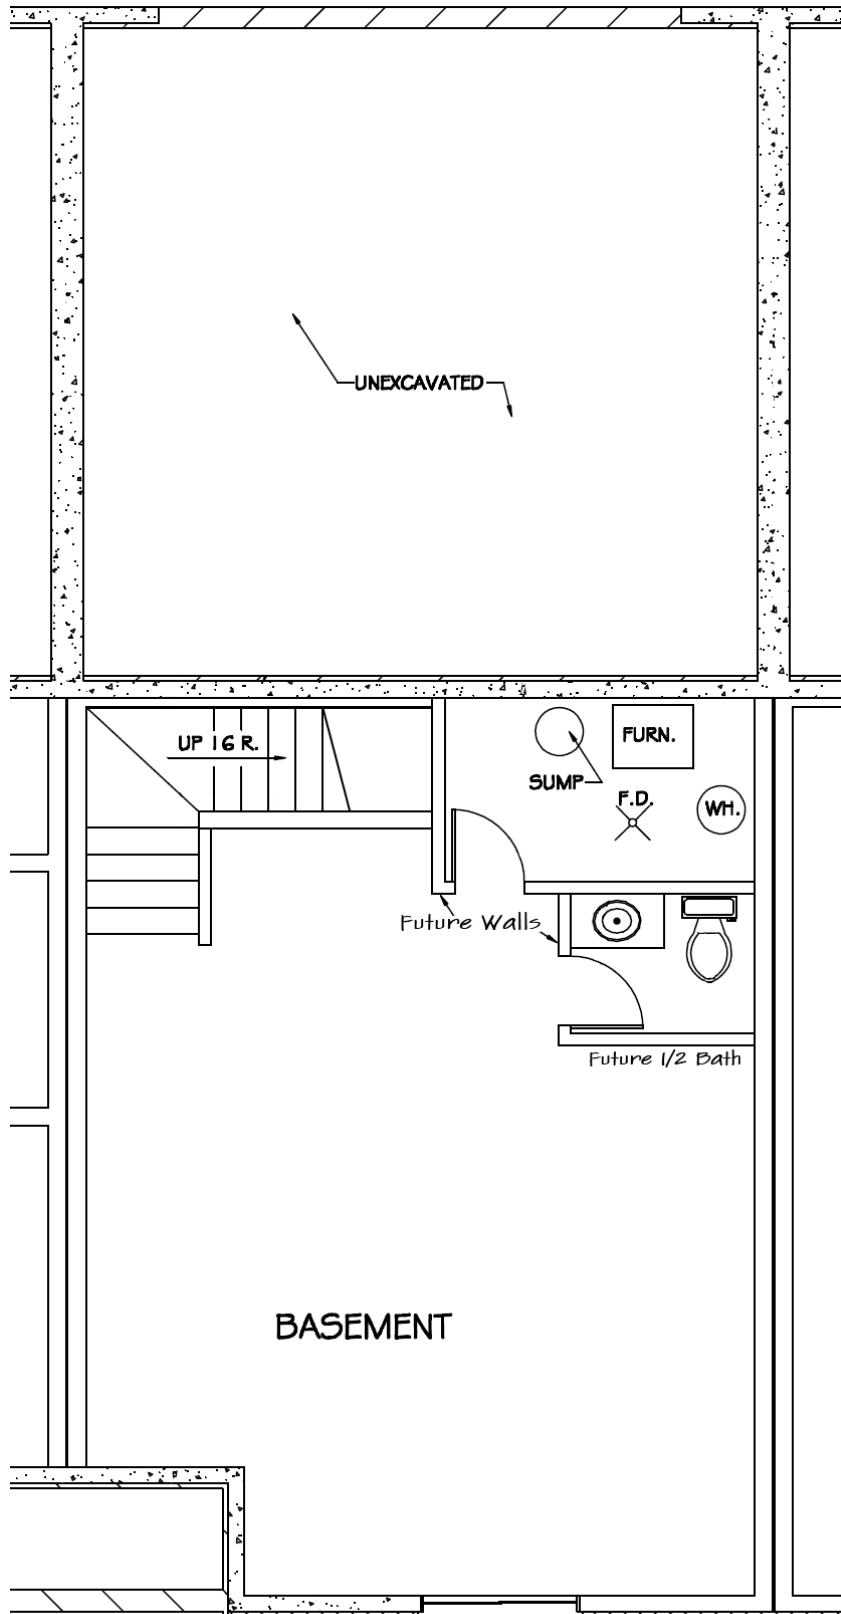

The Lunsten

Lower Level

The Lunsten

Main Level

The Lunsten

Upper Level

Unit Features

The Lunsten - \$199,000.00

- **Middle unit**
- **3 - bedrooms including a master suite**
- **Main level 1/2 bath**
- **2 - upper level baths including a master bath**
- **2 - car garage 22' X 21' deep**
- **Total finished area of 1674 square feet**
- **Future unfinished basement that will add another 496 square feet**
- **Additional plumbing for a 1/2 bath in the lower level**
- **Storage in basement**
- **Total potential finished area is 2296 square feet with finished basement area**