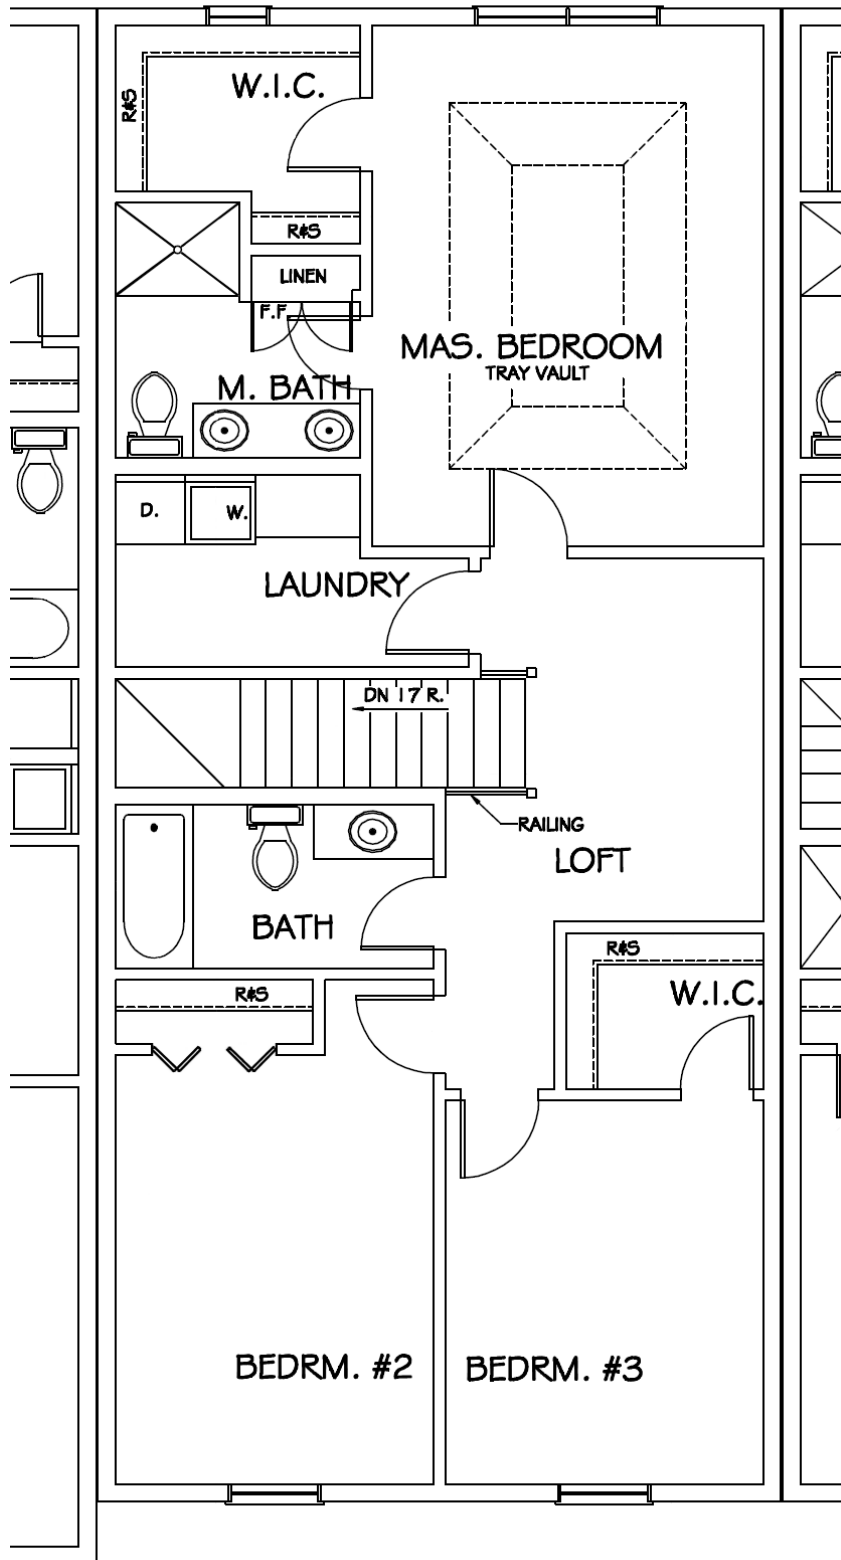

The Lunsten

Lower Level

The Lunsten

Main Level

The Lunsten

Upper Level

Unit Features

The Lunsten - \$199,000.00

- **Middle unit**
- **3 - bedrooms including a master suite**
- **Main level 1/2 bath**
- **2 - upper level baths including a master bath**
- **2 - car garage 22' X 21' deep**
- **Total finished area of 1674 square feet**
- **Future unfinished basement that will add another 496 square feet**
- **Additional plumbing for a 1/2 bath in the lower level**
- **Storage in basement**
- **Total potential finished area is 2296 square feet with finished basement area**