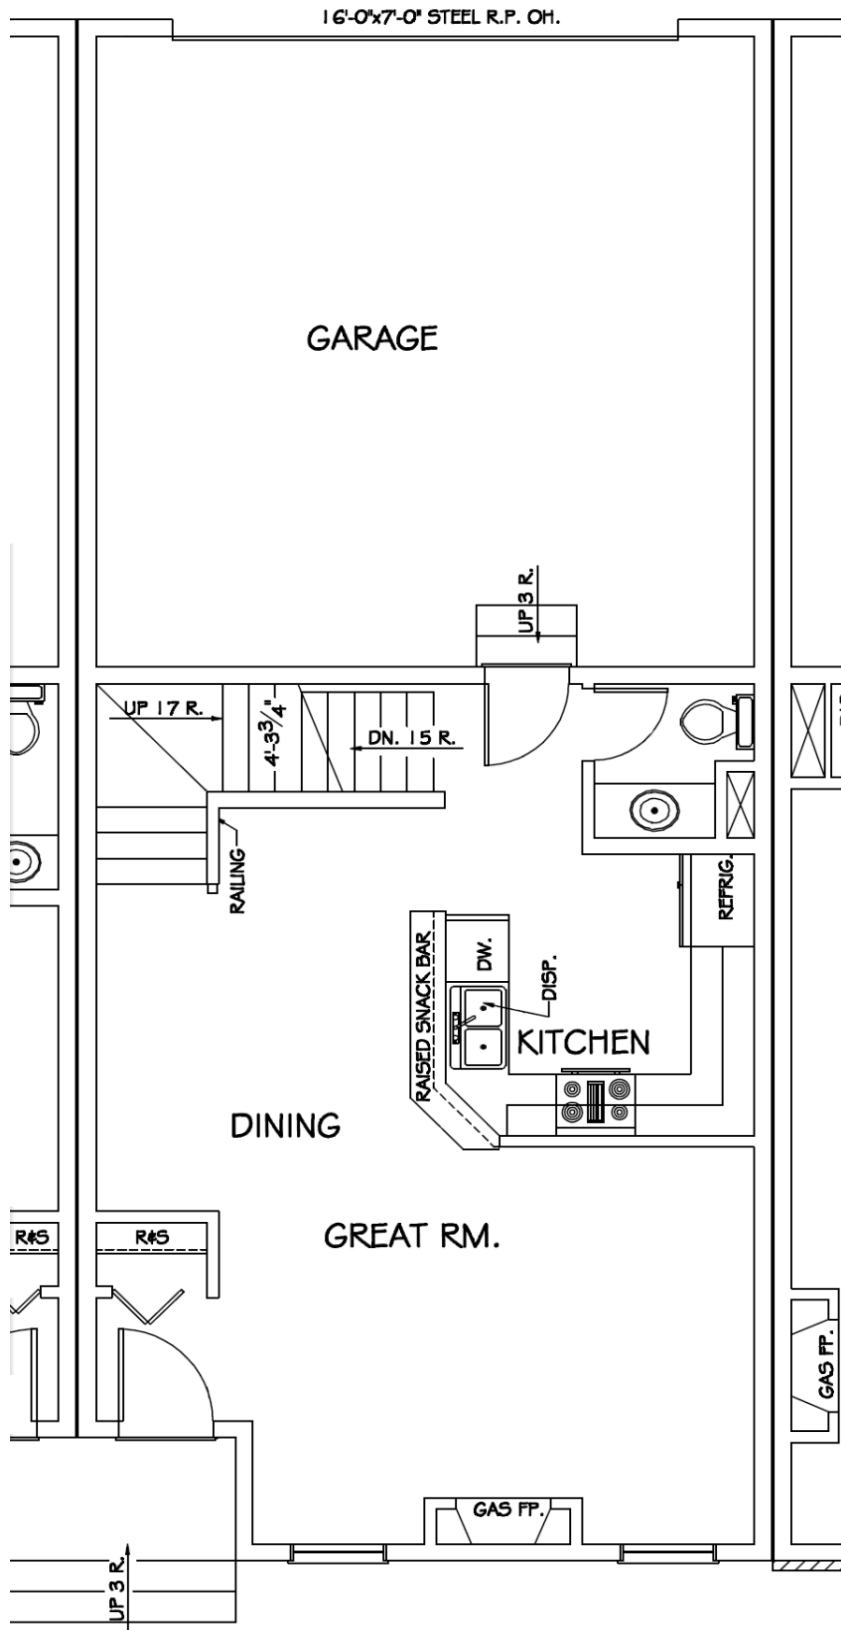

The Lunsten

Lower Level

The Lunsten

Main Level

The Lunsten

Upper Level

Unit Features

The Lunsten - \$199,000.00

- **Middle unit**
- **3 - bedrooms including a master suite**
- **Main level 1/2 bath**
- **2 - upper level baths including a master bath**
- **2 - car garage 22' X 21' deep**
- **Total finished area of 1674 square feet**
- **Future unfinished basement that will add another 496 square feet**
- **Additional plumbing for a 1/2 bath in the lower level**
- **Storage in basement**
- **Total potential finished area is 2296 square feet with finished basement area**