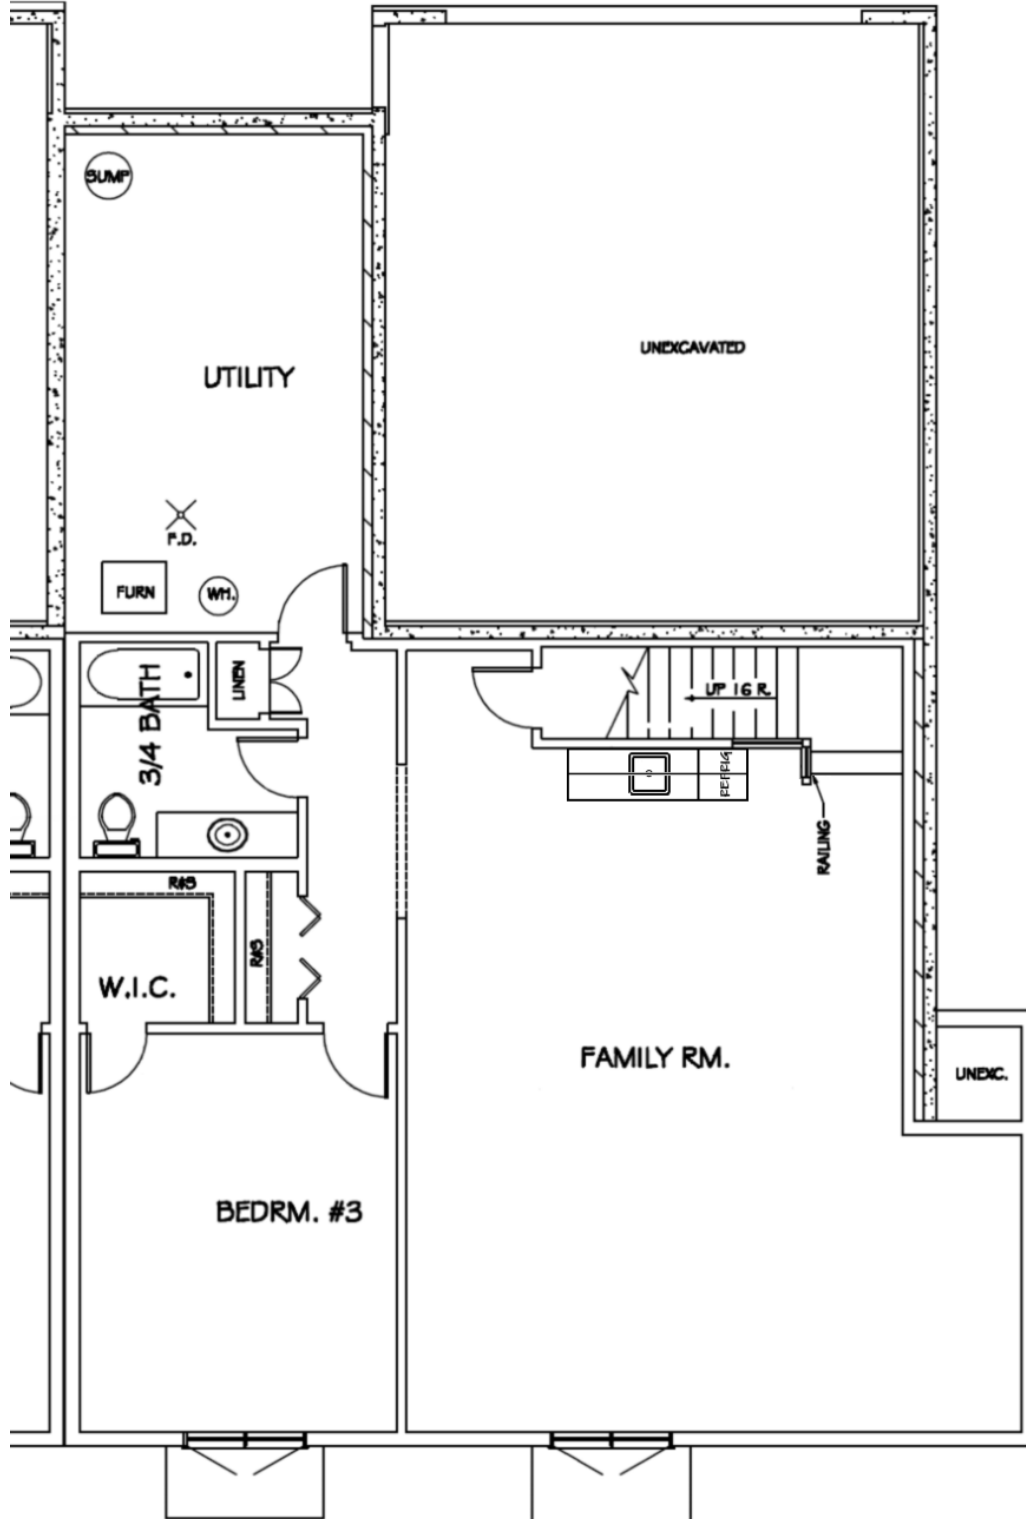

The Parley

Lower Level

Unit Features

The Parley - \$315,000.00

- **End unit**
- **Granite counter tops in Kitchen and Master Bath vanity tops**
- **3 - bedrooms including a master suite**
 - **2 - Lower level**
 - **1 - Master Suite on main level**
- **2 - Walk in closets**
- **Lower level wet bar**
- **3 - Full baths**
 - **2 - Main level including a master bath**
 - **1 - Lower level**
- **2 - Car garage 22' X 24' deep**
- **Total finished area of 2,596 square feet**
 - **Foundation Total = 1,396 square feet**
 - **Main Level Finished = 1,440 square feet**
 - **Lower Level Finished = 1,156 square feet**
- **Storage in basement**
- **Large mechanical room in basement**