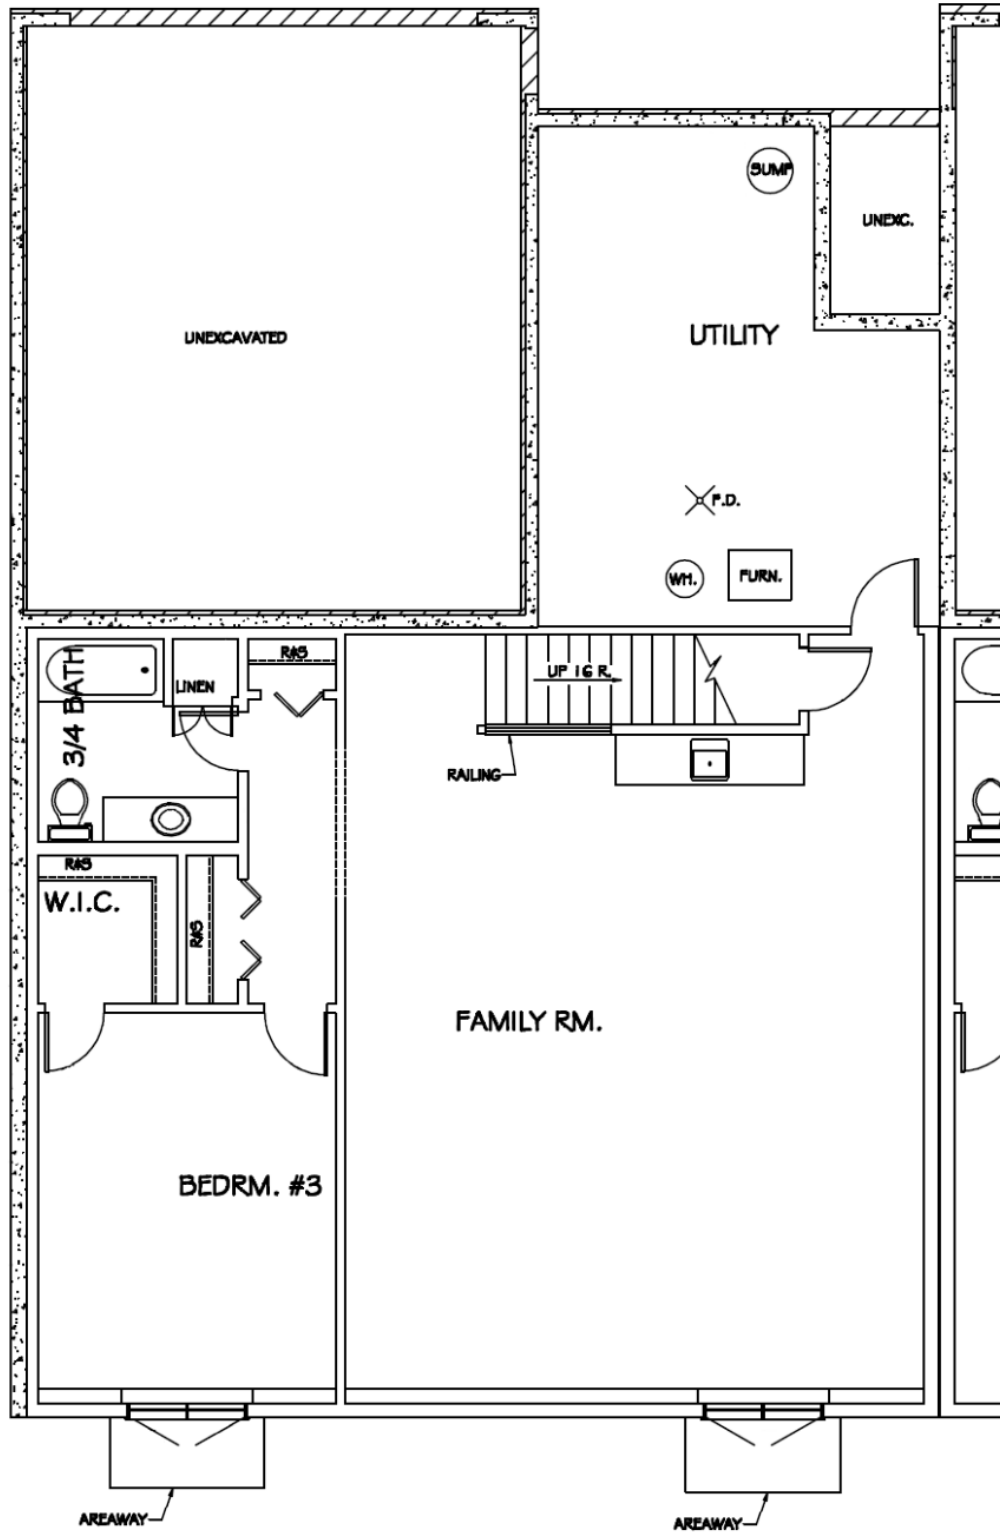

The Stone

Lower Level

The Stone

Main Level

Unit Features

The Stone - \$325,000.00

- **End unit**
- **Granite counter tops in Kitchen and Master Bath vanity tops**
- **3 - bedrooms including a master suite**
 - **1 - Lower level**
 - **2 - Main level including the Master Suite**
- **2 - Walk in closets**
- **Lower level wet bar**
- **3 - Full baths**
 - **2 - Main level including a master bath**
 - **1 - Lower level**
- **2 - Car garage 22' X 24' deep**
- **Total finished area of 2,652 square feet**
 - **Foundation Total = 1,472 square feet**
 - **Main Level Finished = 1,500 square feet**
 - **Lower Level Finished = 1,152 square feet**
- **Storage in basement**
- **Large mechanical room in basement**