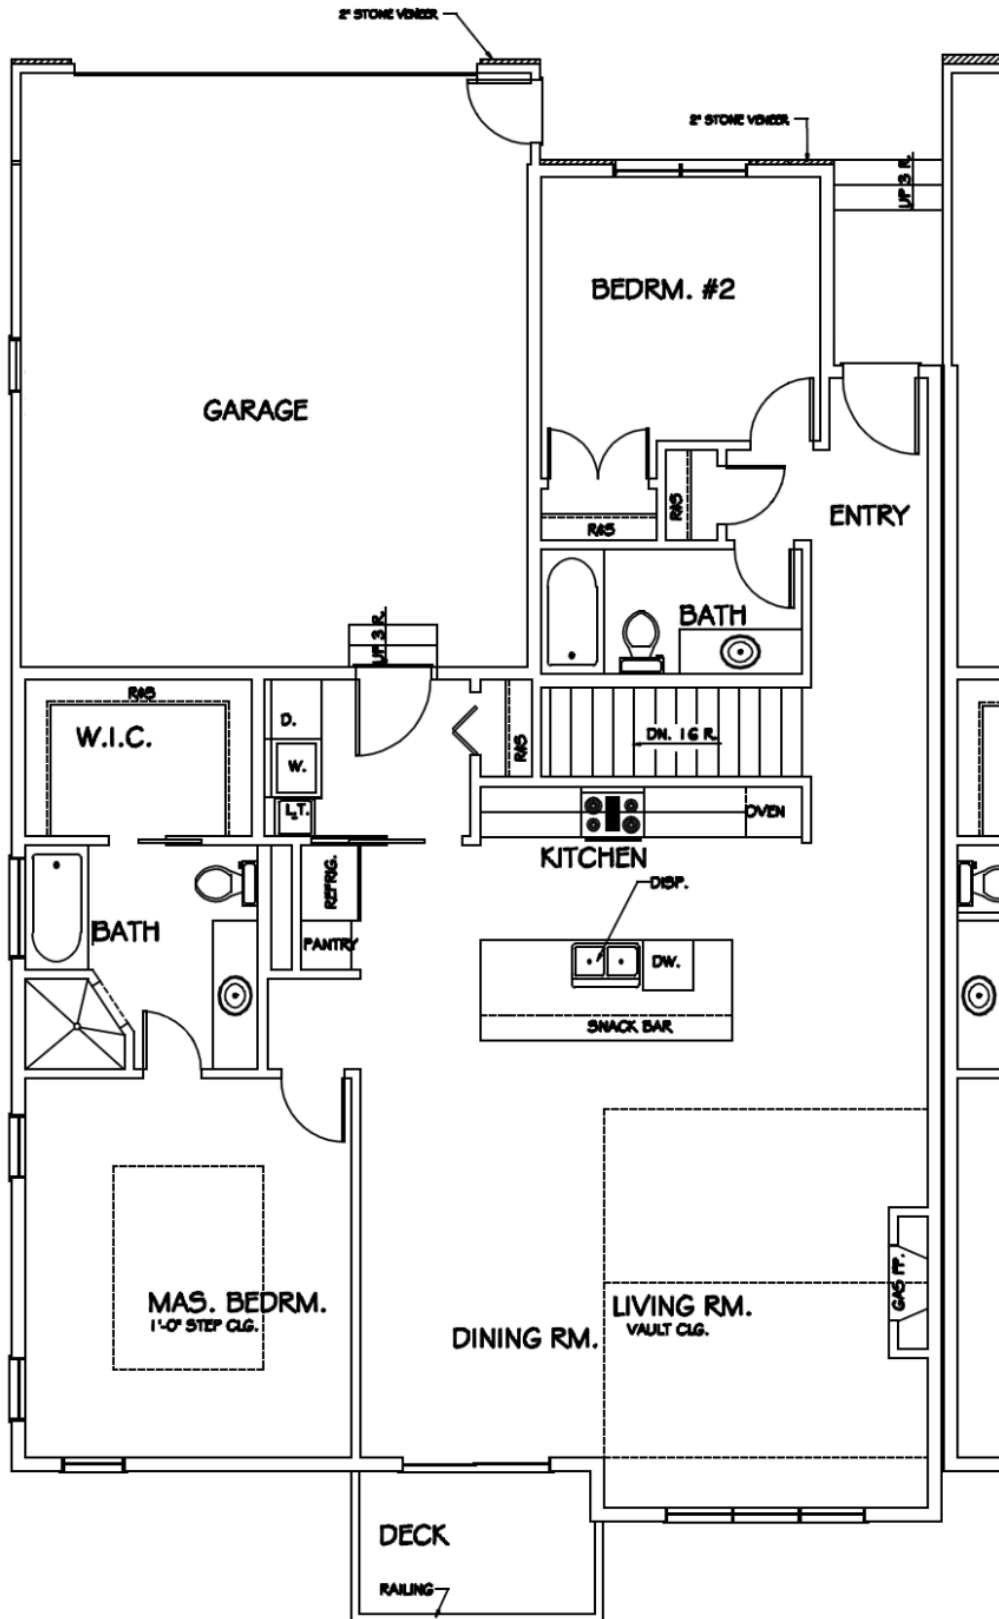

The Stone

Lower Level

The Stone

Main Level

Unit Features

The Stone - \$325,000.00

- **End unit**
- **Granite counter tops in Kitchen and Master Bath vanity tops**
- **3 - bedrooms including a master suite**
 - **1 - Lower level**
 - **2 - Main level including the Master Suite**
- **2 - Walk in closets**
- **Lower level wet bar**
- **3 - Full baths**
 - **2 - Main level including a master bath**
 - **1 - Lower level**
- **2 - Car garage 22' X 24' deep**
- **Total finished area of 2,652 square feet**
 - **Foundation Total = 1,472 square feet**
 - **Main Level Finished = 1,500 square feet**
 - **Lower Level Finished = 1,152 square feet**
- **Storage in basement**
- **Large mechanical room in basement**