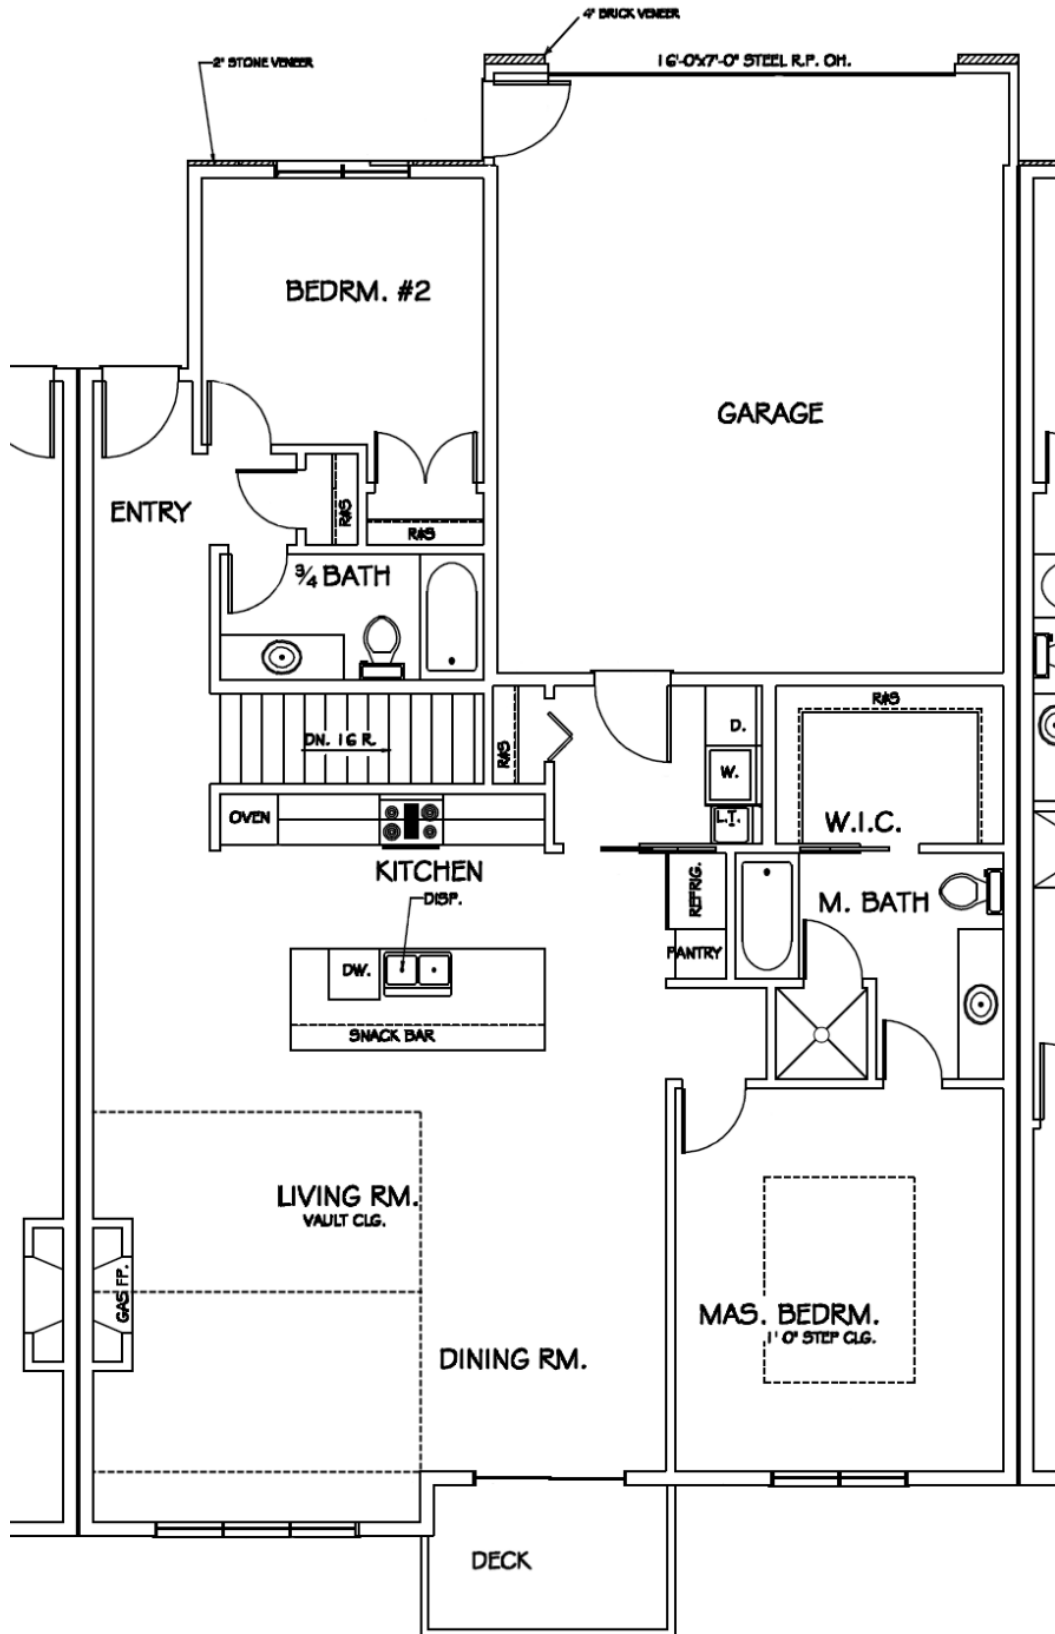

## Lower Level

## Main Level

### **The Turbid - \$320,000.00**

- **End unit**
- **Granite counter tops in Kitchen and Master Bath vanity tops**
- **3 - bedrooms including a master suite**
  - **2 - Lower level**
  - **1 - Master Suite on main level**
- **2 - Walk in closets**
- **Lower level wet bar**
- **3 - Full baths**
  - **2 - Main level including a master bath**
  - **1 - Lower level**
- **2 - Car garage 22' X 24' deep**
- **Total finished area of 2,652 square feet**
  - **Foundation Total = 1,472 square feet**
  - **Main Level Finished = 1,500 square feet**
  - **Lower Level Finished = 1,152 square feet**
- **Storage in basement**
- **Large mechanical room in basement**